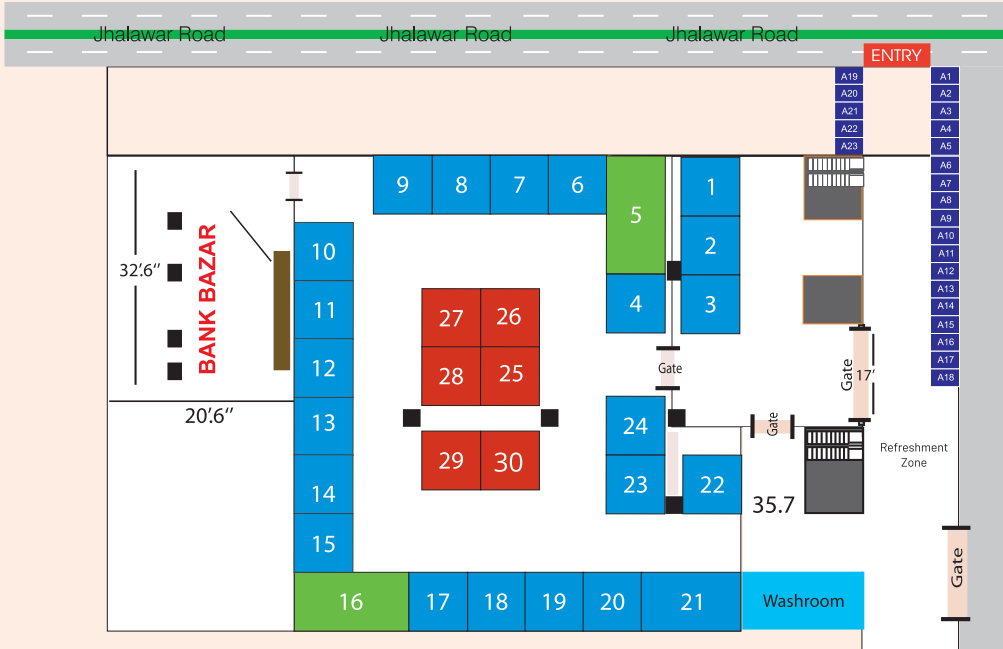

Floor Plan

SHRI MAHESHWARI BHAWAN JHALAWAR ROAD, KOTA

**Stall SIZE - 3 mtr x 3 mtr
(22UNITS)**

₹10,000 Sqm.

**STALL SIZE - 3 mtr X 3 mtr
(6 UNITS Island)**

₹11,000 Sqm.

**STALL SIZE - 6 mtr X 3 mtr
(2 UNIT)**

@ ₹9,000 Sqm.

**STALL SIZE - 2 mtr X 2mtr
(23UNIT)**

@ ₹5,000 Sqm.